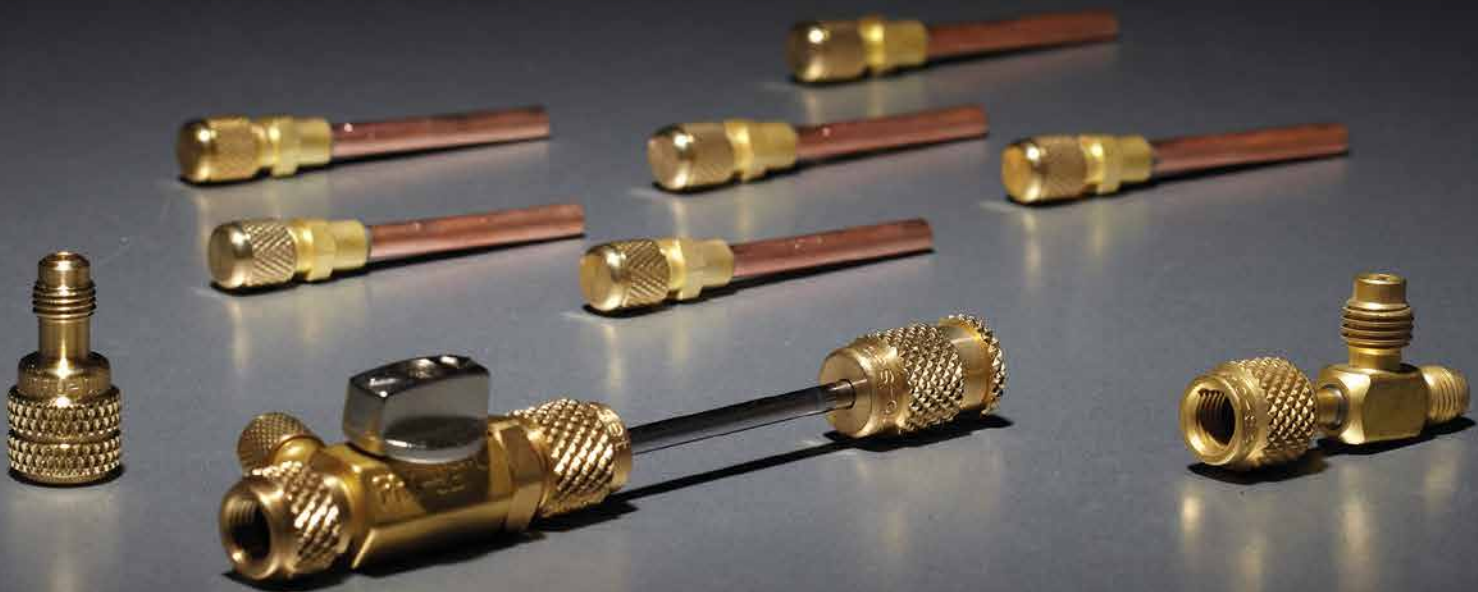

BRASS ADAPTERS, FITTINGS & VALVE CORE TOOLS

MANUFACTURED TO STRINGENT
INDUSTRY STANDARDS

BRASS ADAPTERS

ITEM	Female	Male	Other	Male	Qty / Pk
AD12	1/2" ACME	LO-side R-134a	-	R-134a automotive tanks	1
AD14	-	14 mm x 1/4" SAE	-	R-134a automotive couplers	1
AD18C	1/4" SAE	1/8" SAE	w/ valve core	Manifolds, compressors	1
AD24	-	1/4" SAE x 1/8" MNPT	w/ valve core	Manifolds, compressors	6
AD24B	-	1/4" SAE x 1/8" MNPT	Bulk	1/4" service manifolds	100
AD36	3/16" SAE	1/4" SAE	no valve core	TLVC Valve Core Tool for R-12 Auto. HI-side	1
AD36C	3/16" SAE	1/4" SAE	w/ valve core	Automotive adapter	1
AD41	3/4" -14	1/4" SAE	w/ gasket	Large 125 lb cylinders	1
AD41B	3/4" -14	1/4" SAE	Bulk	Large 125 lb cylinders	100
AD61	3/4" -14	3/8" SAE	w/ gasket	Large 125 lb cylinders	1
AD44	-	1/4" SAE x 1/4" MNPT	w/ valve core & cap	Vacuum Pumps, compressors	6
AD44B	-	1/4" SAE x 1/4" MNPT	Bulk	Vacuum Pumps, compressors	100
AD47	-	1/4" SAE x 1/4" SAE	-	1/4" Hose union	1
AD47B	-	1/4" SAE x 1/4" SAE	Bulk	1/4" Hose union	100
AD48	1/4" SAE	1/2" ACME	w/ valve core	Vacuum pumps/manifolds/recovery/tanks	3
AD48B	1/4" SAE	1/2" ACME	w/ valve core	Vacuum pumps/manifolds/recovery/tanks	50
AD64	1/4" SAE	3/8" SAE	w/core & Depressor	Vacuum pumps	1
AD68	1/4" SAE	3/8" ACME	w/core & Depressor	Vacuum pumps	3
AD68V	1/2" ACME	3/8" SAE	w/core & Depressor Bulk	Vacuum pumps	1
AD71	3/4" -14	1/2"-20 UNF	w/gasket	Large 125 lb cylinder	1
AD78	1/4" SAE	1/2"-20 UNF	w/ valve core	R-410A International	1
AD78B	1/4" SAE	1/2"-20 UNF	Bulk	R-410A International	100
AD81	3/4" -14	1/2" ACME	w/ gasket	Large 125 lb cylinder	1
AD81B	3/4" -14	1/2" ACME	Bulk	Large 125 lb cylinder	100
AD84	1/2" ACME	1/4" SAE	no valve core	Vacuum pumps/manifolds/recovery/tanks	3
AD84B	1/2" ACME	1/4" SAE	Bulk	Vacuum pumps/manifolds/recovery/tanks	100
AD84C	1/2" ACME	1/4" SAE	w/ valve core	Vacuum pumps/manifolds/recovery/tanks	3
AD849C	1/2" ACME	1/4" SAE	90 Degree w/valve core	Automotive adapter	1
AD87	1/2"-20 UNF	1/4" SAE	w/ valve core	R-410A International	1
AD87S	1/2"-20 UNF SWVL	1/4" SAE 55D	w/ valve core	R-410A International	1
AD149C	1/4" SAE	1/4" SAE 90D	w/ valve core	Automotive adapter	1
AD369C	3/16" SAE	1/4" SAE 90D	w/ valve core	Automotive adapter	1
AD849C	1/2" ACME 90°	1/4" SAE 90D	w/ valve core	Automotive adapter	3
AD91	21.8 Whitworth	3/8" SAE	w/ gasket	Large cylinder adapter	1
AD91B	21.8 Whitworth	1/4" SAE	Bulk	Large cylinder adapter	100
ADXFW	Replacement Fiber Washer For AD41 /61 /71 /81 Tank Adapters				1